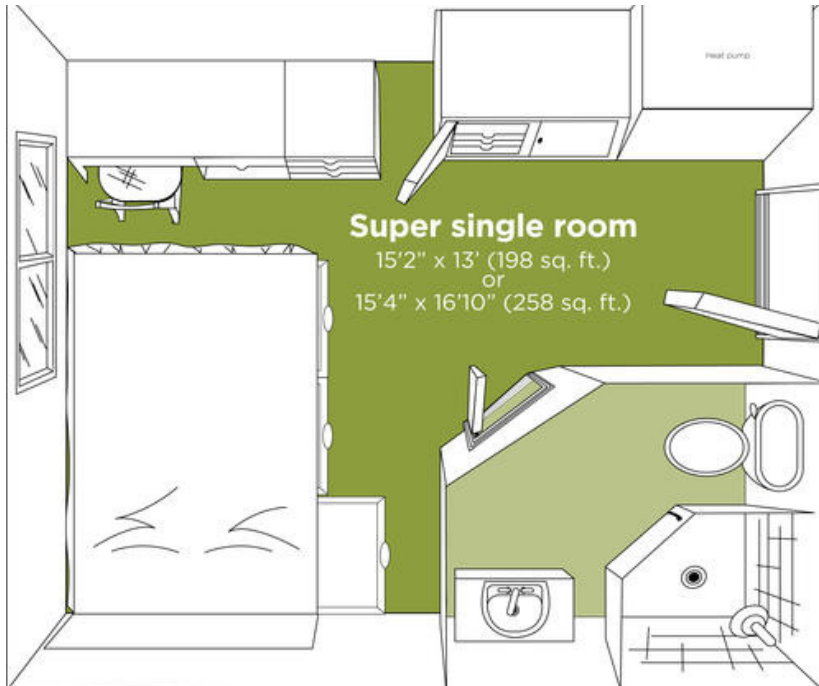

Dorm Room Accommodations - Super Single

Pricing: \$75.00 +HST per night

Amenities:

- Double bed
- Desk + chair
- Clothing storage
- Private ensuite washroom
- Temperature controls
- All bed linens, pillow and towels
- Housekeeping services
- WiFi
- Key controlled access to the floor

Our super single dorm rooms are a brand new addition to St. Paul's Green Wing (opened Fall 2017). Our super single rooms feature their own ensuite washroom (toilet, sink, and shower), a large footprint, double bed, clothing storage, desk and chair.

Each super single floor has access to a kitchenette featuring a toaster, toaster oven, microwave, hot plate, and kettle (some floors may have access to a fridge).

Parking: \$5.22 +HST, per day

Meal Tickets: